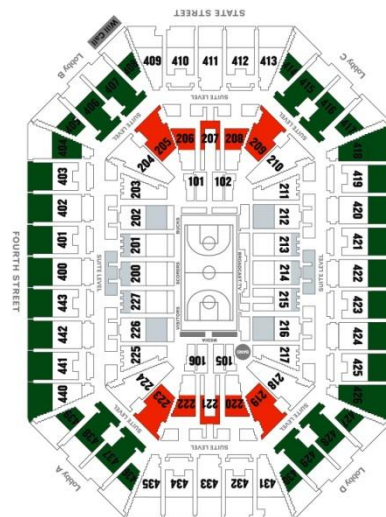

EXCLUSIVE DISCOUNTED PRICING AVAILABLE FOR FAMILY & FRIENDS!!

PREMIUM LOWER LEVEL
\$109 Seats for ONLY \$60!

LOWER LEVEL
\$52 Seats for ONLY \$25!

UPPER LEVEL
\$29 Seats for ONLY \$10!

FANNIN FAMILY NIGHT WITH THE BUCKS • TUE, DECEMBER 27, 2012